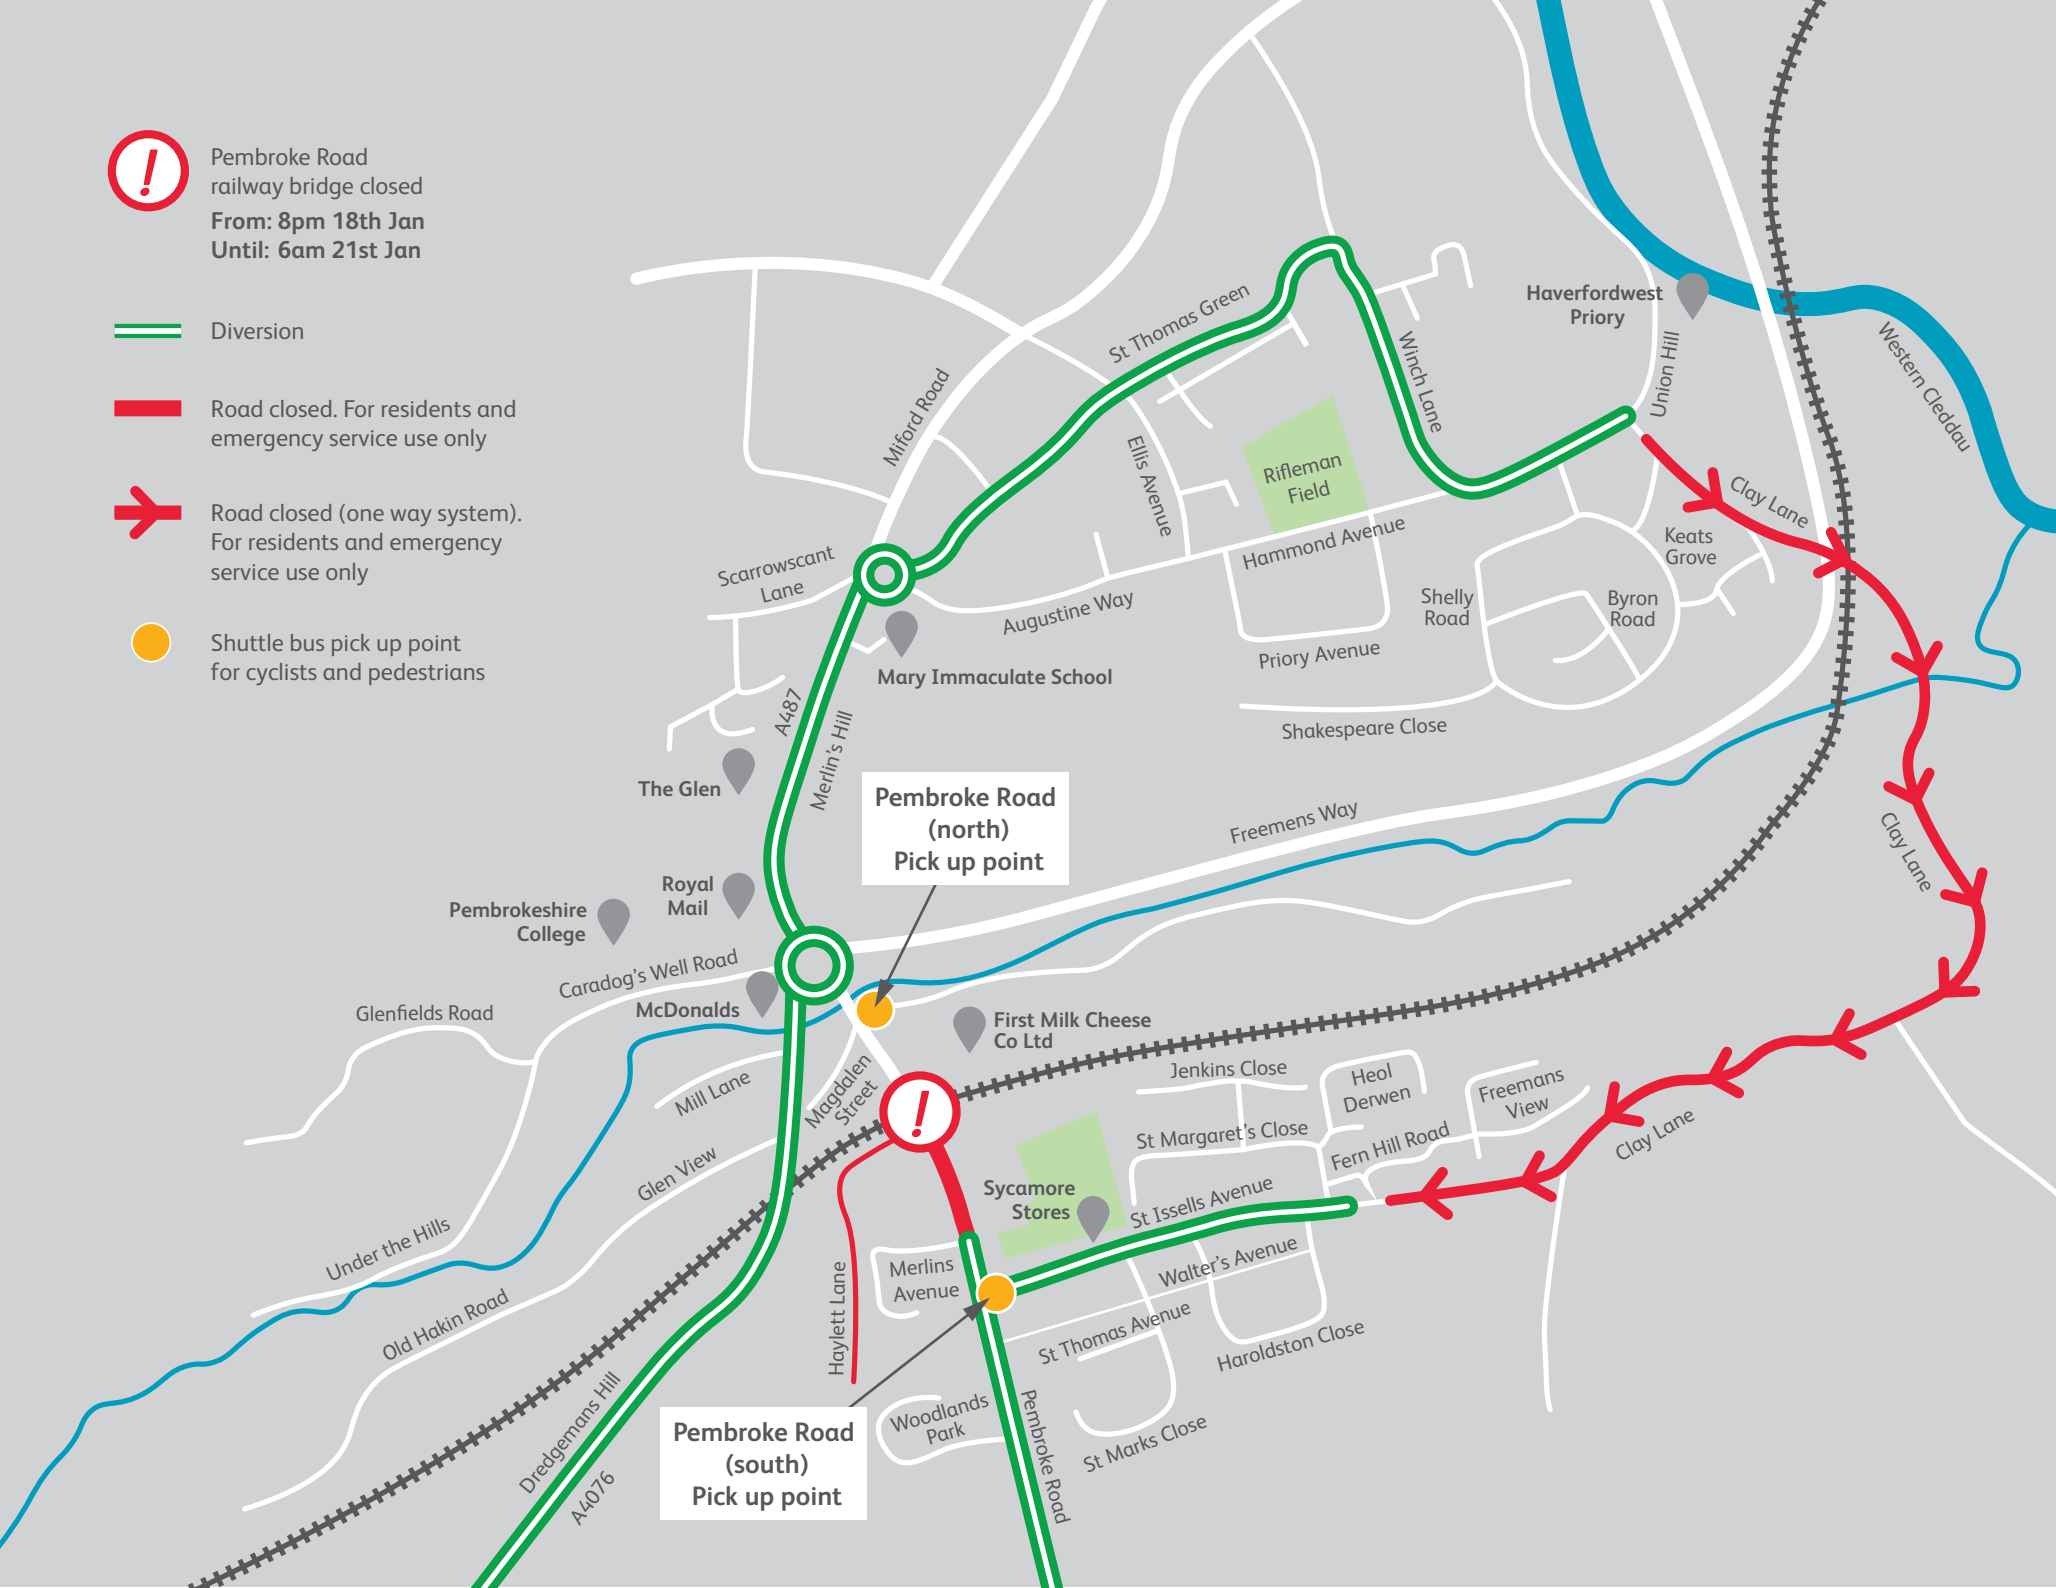

 Pembroke Road railway bridge closed
From: 8pm 18th Jan
Until: 6am 21st Jan

 Diversion

 Road closed. For residents and emergency service use only

 Road closed (one way system). For residents and emergency service use only

 Shuttle bus pick up point for cyclists and pedestrians

Pembroke Road (north) Pick up point

Pembroke Road (south) Pick up point

Pembroke Road
railway bridge closed
From: 8pm 18th Jan
Until: 6am 21st Jan

Diversion

HAVERFORDWEST

A40

Uzmaston

Merlins
Bridge

Dreenhill

Boulston

Little
Milford

Dredgman Hill

A4076

Pembroke Road

Freystrop
Cross

Ties Cross

Johnston

Llangwm

Rosemarket

A477