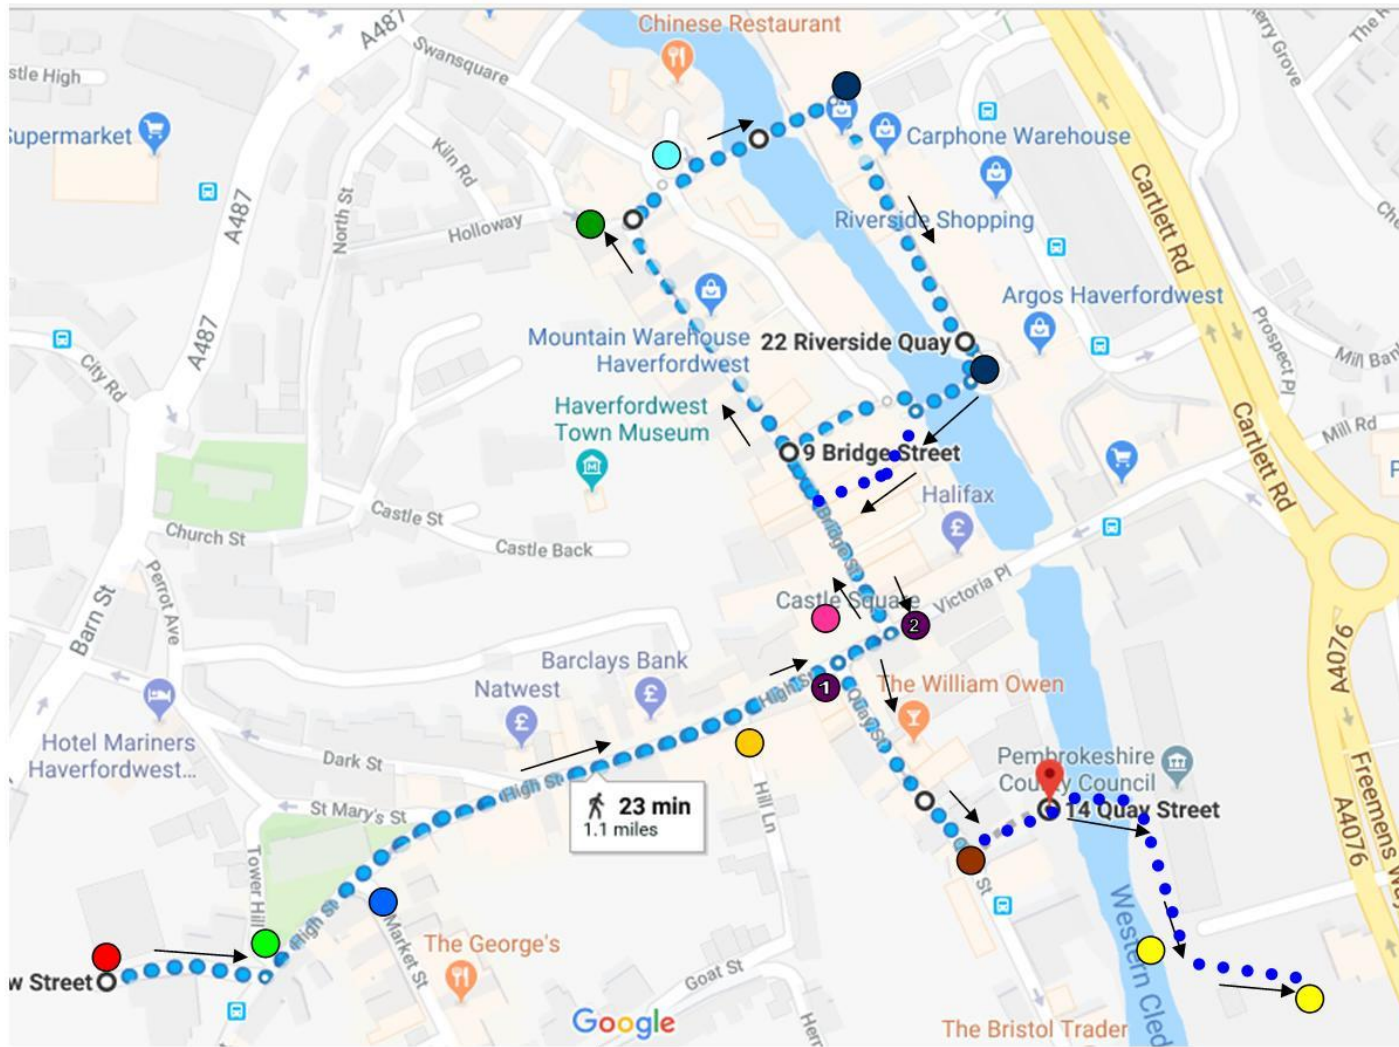

St Davids Day Parade - 10:00 - 11:00 Haverfordwest

Start of Parade - Dew St Carpark
 x 6 Steward
 (Stewarding start of parade + walk with parade)

Top of Tower Hill
 x 1 TMO

Bottom Market St
 x 1 TMO

Bottom of Hill Lane
 x 1 TMO

Castle Square
 x 1 Steward
 People to join parade here if need be.
 Disable access from this point onwards or late arrivals can start from this point.

Bottom of High St (Short Road Closure) x 2
 x 2 TMO
 TMO's to maintain traffic.
 *If traffic build up is excessive TMO allow traffic through on point 2.

Bottom of Holloway St
 x 1 TMO
 Head steward to take instruction from TMO on when is safe to cross

Swanssquare
 x 1 TMO
 Head steward to take instruction from TMO on when is safe to cross

Top end of Riverside Shopping
 x 2 Steward

- X
- X

By Bridge - bottom side of Riverside Shopping
 x 2 Steward

- X
- X

Castle Square on the way back
 x 1 Steward (same one as earlier)

*Parade to re-gather and wait for instructions from TMO on when is best to cross over to Quay St.